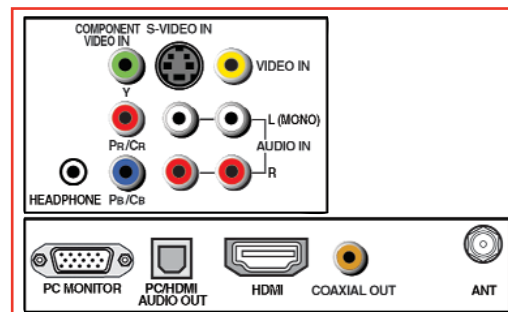

Auto Channel Memory	✓
Clock	✓
On/Off Timer	✓
Closed Caption	✓
V-Chip	✓
Tri-Lingual Select, Multi-Subtitle Select	✓
OSD Language	English/French/Spanish
Channel Label/Video Label w/direct input selection	✓
Remote Control	Unified

DVD

Playable Disc Types*	DVD/DVD-R/DVD-RW/CD/ CD-R/CD-RW/VCD
DivX®/WMA & MP3 Playback*	✓
Digital Picture Zoom	✓
Fast Scan, Slow-Motion	✓
Multi-Camera Angle Select	✓

*Some DVD-R/DVD-RW and CD-R/CD-RW discs may be incompatible due to laser pick up and disc design. CD-R/CD-RW discs must be recorded using CD-DA method for CD audio playback. The DVD player in this TV may not support some MP3/WMA/JPEG/DivX recordings due to differences in recording formats, disc structure, or condition of the disc (use of CD-RW for MP3 files is not recommended). See owner's manual for more information.

**If you decide to wall mount your Toshiba television, always use a UL Listed wall bracket appropriate for the size and weight of the television.

TERMINALS

Inputs	
HDMI™	1
ColorStream® HD Component	1
S-Video	1
RCA-Video	1 rear
L-R Audio	1 rear
RF	1
PC Input	D-Sub 15
Outputs	
Digital Audio Out	1 Coaxial (DVD only)
Headphone Jack	1 (rear)

PRODUCT & PACKAGING

VESA® Mounting Holes**	100 mm
Unit Dimensions with stand (WHD) in.	21.12 x 17.3 x 8.15
Unit Dimensions without stand	21.12 x 15.87 x 2.64
Carton Dimensions	24.53 x 23.82 x 7.13
Unit Weight	13.42 lbs
Carton Weight	18.04 lbs
UPC Code	022265001516

for illustrative purposes

<http://www.tacp.toshiba.com> Customer Solutions: 800.631.3811

© Toshiba America Consumer Products, L.L.C.

82 Totowa Road, Wayne, NJ 07470 (2007). All Rights Reserved (12/07.09)

ColorStream is a registered trademark of Toshiba America Consumer Products, L.L.C. VESA is a registered trademark of Video Electronics Standards Association. Dolby and the double-D symbol are registered trademarks of Dolby Laboratories. DTS is a registered trademark and the DTS logos and symbol are trademarks of DTS, Inc. DivX, DivX Certified, and associated logos are trademarks of DivX, Inc. and are used under license. HDMI, the HDMI logo and High-Definition Multimedia Interface are trademarks or registered trademarks of HDMI Licensing LLC.

Product design and specifications subject to change or modification without notice.